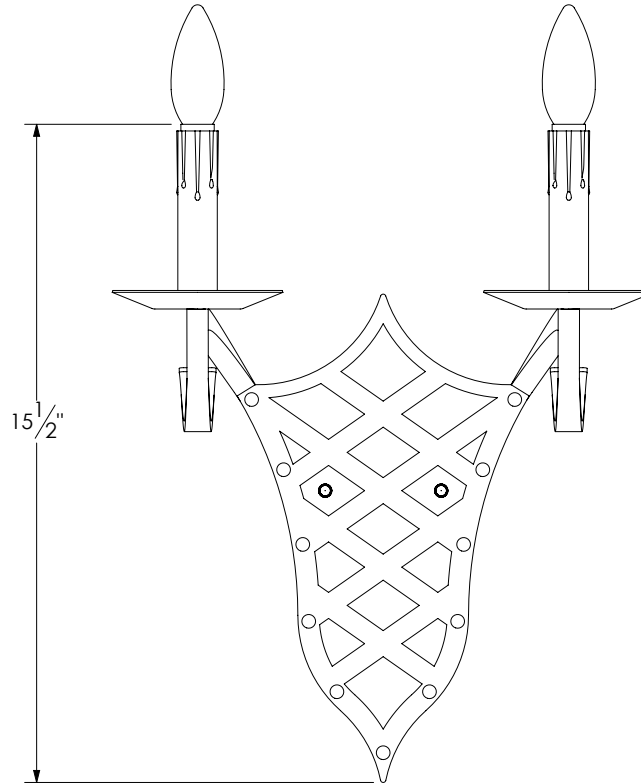

**ISOMETRIC VIEW**

**Belmonte SC**  
Custom Sconce

<b>WEIGHT:</b>	3 lbs
<b>BACKPLATE:</b>	Custom
<b>CHAIN:</b>	N/A
<b>SHADE:</b>	N/A
<b>LENS:</b>	N/A
<b>NO. LIGHTS:</b>	2
<b>BASE:</b>	Candelabra 4"
<b>FINISH:</b>	Blackened Gold + Semi Matte Finish
<b>ENGINEERED:</b>	Ever Roa

19/01/2021

**FRONT VIEW**

**SIDE VIEW**

**BOTTOM VIEW**

ISOMETRIC VIEW

Belmonte SC A