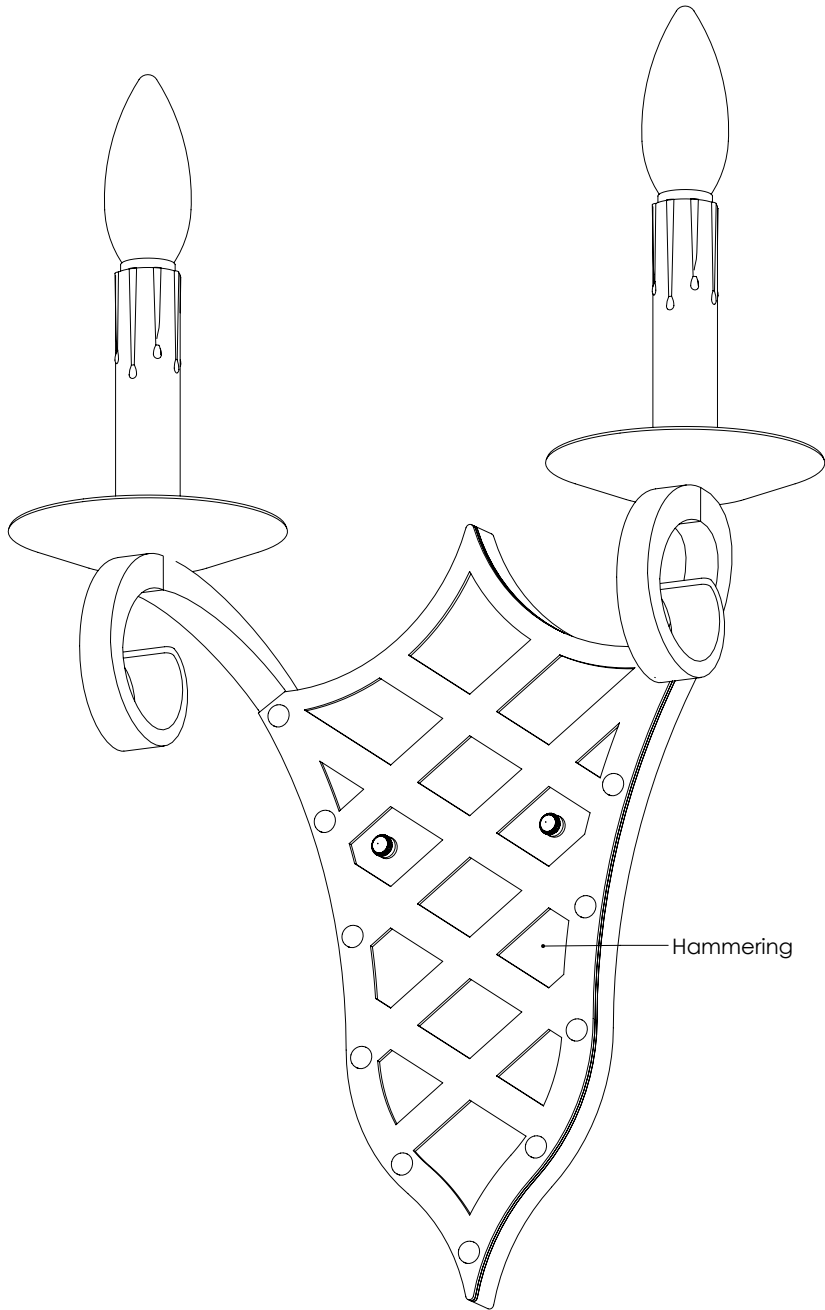

**ISOMETRIC VIEW**

**Belmonte SC**  
Custom Sconce

<b>WEIGHT:</b>	3 lbs
<b>BACKPLATE:</b>	Custom
<b>CHAIN:</b>	N/A
<b>SHADE:</b>	N/A
<b>LENS:</b>	N/A
<b>NO. LIGHTS:</b>	2
<b>BASE:</b>	Candelabra 4"
<b>FINISH:</b>	Blackened Gold + Semi Matte Finish
<b>ENGINEERED:</b>	Ever Roa

19/01/2021

**FRONT VIEW**

**SIDE VIEW**

**BOTTOM VIEW**

ISOMETRIC VIEW

Belmonte SC A