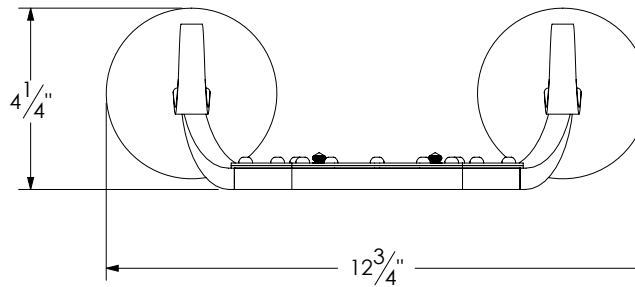

**ISOMETRIC VIEW**

**Belmonte SC**  
Custom Sconce

<b>WEIGHT:</b>	3 lbs
<b>BACKPLATE:</b>	Custom
<b>CHAIN:</b>	N/A
<b>SHADE:</b>	N/A
<b>LENS:</b>	N/A
<b>NO. LIGHTS:</b>	2
<b>BASE:</b>	Candelabra 4"
<b>FINISH:</b>	Blackened Gold + Semi Matte Finish
<b>ENGINEERED:</b>	Ever Roa

19/01/2021

**FRONT VIEW**

**SIDE VIEW**

**BOTTOM VIEW**

ISOMETRIC VIEW

Belmonte SC A