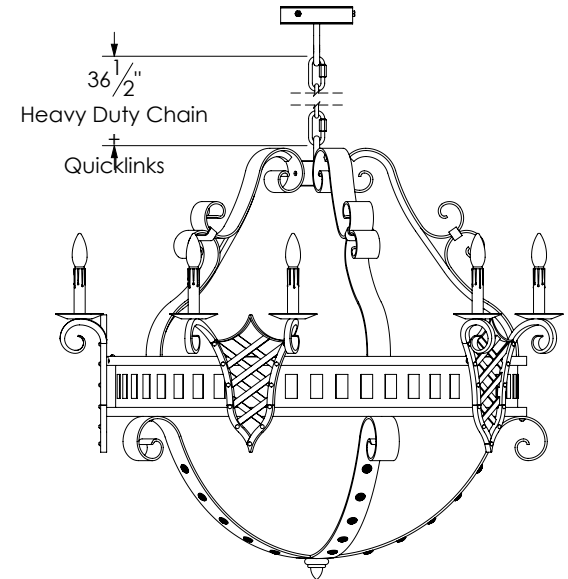

ISOMETRIC VIEW

Belmonte CH

Custom Chandelier

WEIGHT:	93 lbs
CANOPY:	Heavy duty
CHAIN:	Loop 5/16"
SHADE:	N/A
LENS:	N/A
NO. LIGHTS:	10
BASE:	Candelabra 4"
FINISH:	Semi Matte Black + Blackened Gold
ENGINEERED:	Ever Roa 19/01/2021

FRONT VIEW

SIDE VIEW

BOTTOM VIEW

ISOMETRIC VIEW

Belmonte CH A

EXPLODED VIEW