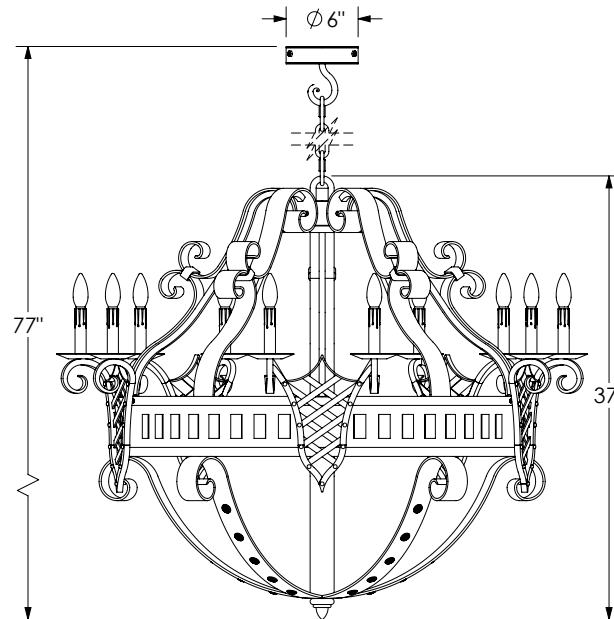

ISOMETRIC VIEW

Belmonte CH

Custom Chandelier

WEIGHT:	93 lbs
CANOPY:	Heavy duty
CHAIN:	Loop 5/16"
SHADE:	N/A
LENS:	N/A
NO. LIGHTS:	10
BASE:	Candelabra 4"
FINISH:	Semi Matte Black + Blackened Gold
ENGINEERED:	Ever Roa 19/01/2021

FRONT VIEW

SIDE VIEW

BOTTOM VIEW

ISOMETRIC VIEW

Belmonte CH A

EXPLODED VIEW