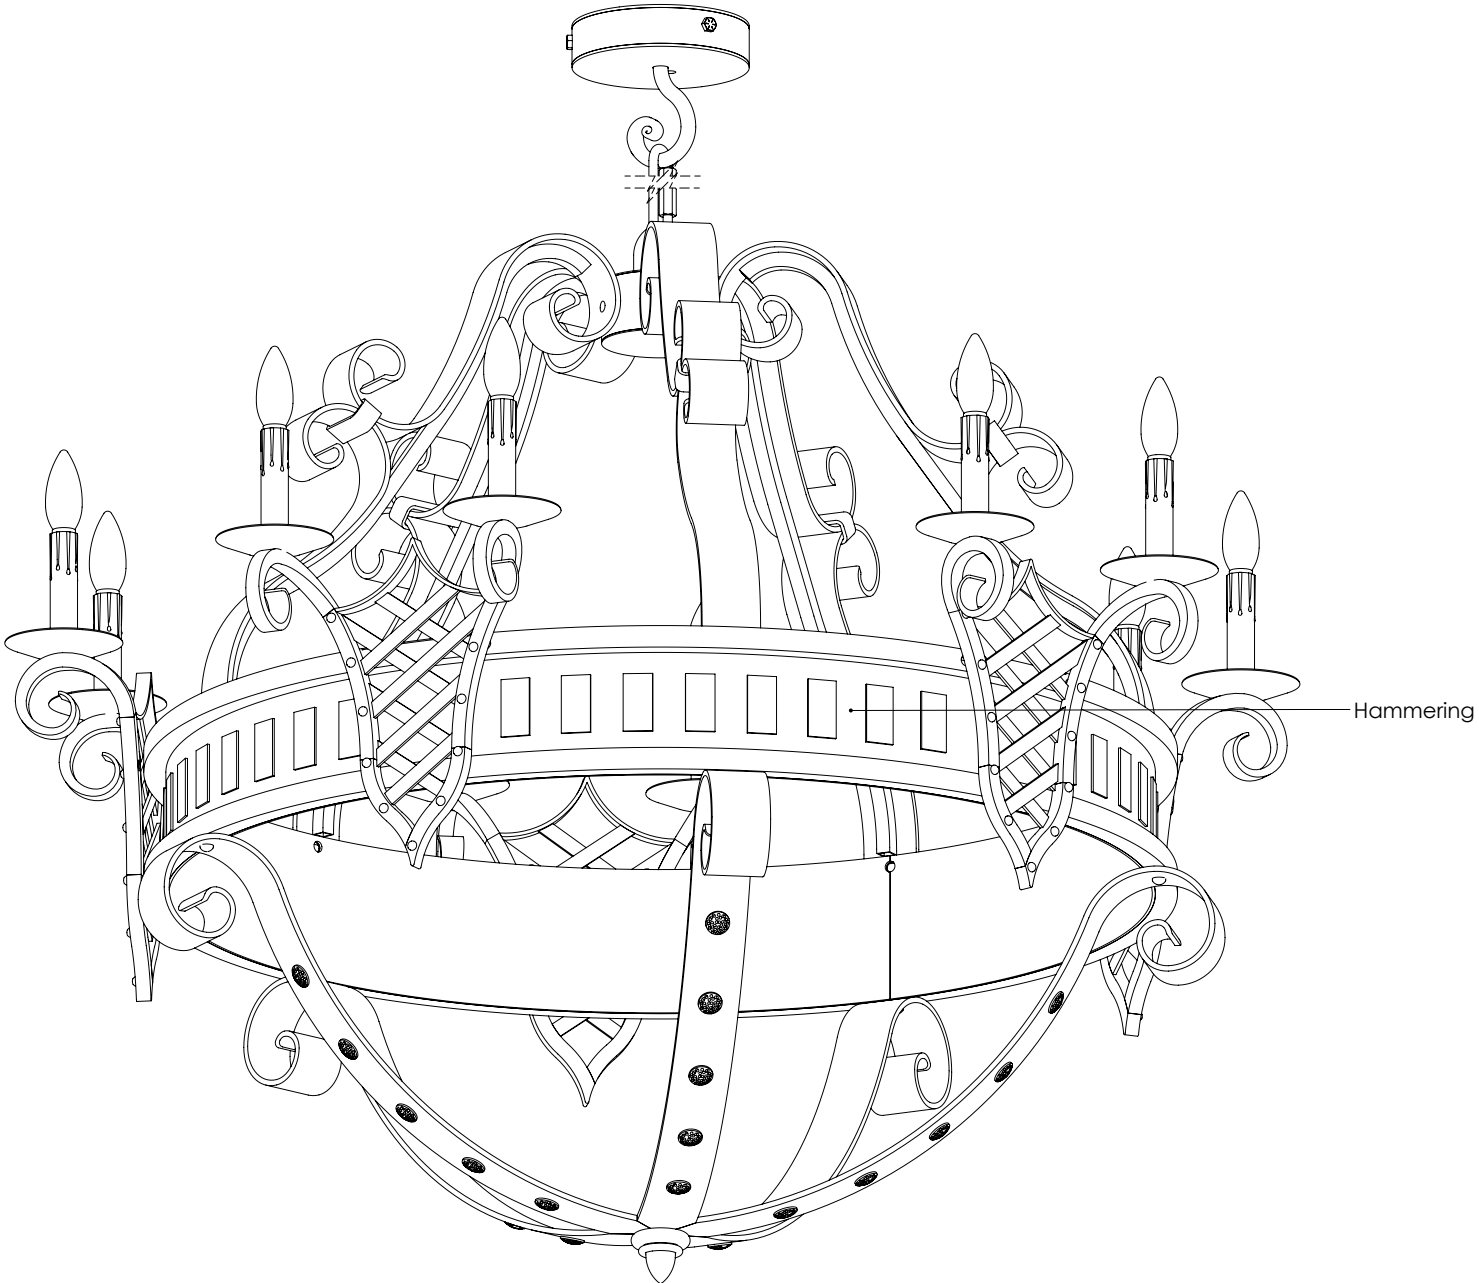

ISOMETRIC VIEW

Belmonte CH

Custom Chandelier

WEIGHT:	93 lbs
CANOPY:	Heavy duty
CHAIN:	Loop 5/16"
SHADE:	N/A
LENS:	N/A
NO. LIGHTS:	10
BASE:	Candelabra 4"
FINISH:	Semi Matte Black + Blackened Gold
ENGINEERED:	Ever Roa 19/01/2021

FRONT VIEW

SIDE VIEW

BOTTOM VIEW

ISOMETRIC VIEW

Belmonte CH A

EXPLODED VIEW