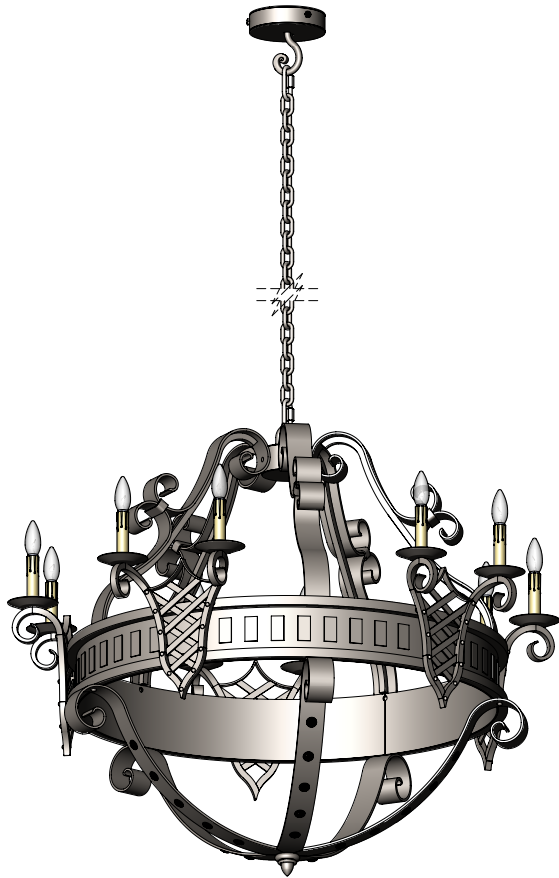

ISOMETRIC VIEW

Belmonte CH

Custom Chandelier

WEIGHT:	93 lbs
CANOPY:	Heavy duty
CHAIN:	Loop 5/16"
SHADE:	N/A
LENS:	N/A
NO. LIGHTS:	10
BASE:	Candelabra 4"
FINISH:	Semi Matte Black + Blackened Gold
ENGINEERED:	Ever Roa 19/01/2021

FRONT VIEW

SIDE VIEW

BOTTOM VIEW

ISOMETRIC VIEW

Belmonte CH A

EXPLODED VIEW