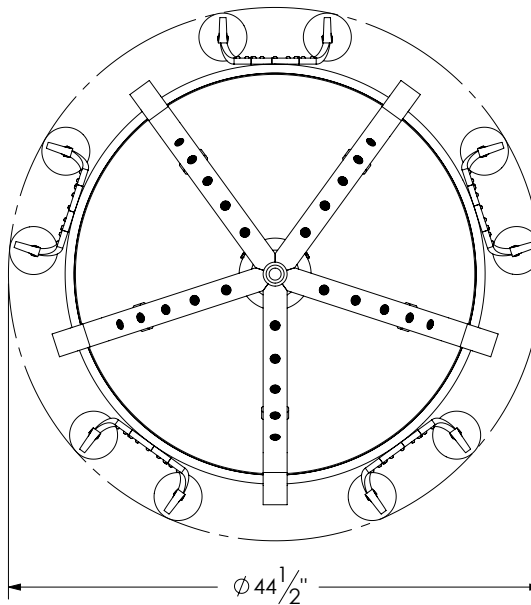

ISOMETRIC VIEW

Belmonte CH

Custom Chandelier

WEIGHT:	93 lbs
CANOPY:	Heavy duty
CHAIN:	Loop 5/16"
SHADE:	N/A
LENS:	N/A
NO. LIGHTS:	10
BASE:	Candelabra 4"
FINISH:	Semi Matte Black + Blackened Gold
ENGINEERED:	Ever Roa 19/01/2021

FRONT VIEW

SIDE VIEW

BOTTOM VIEW

ISOMETRIC VIEW

Belmonte CH A

EXPLODED VIEW